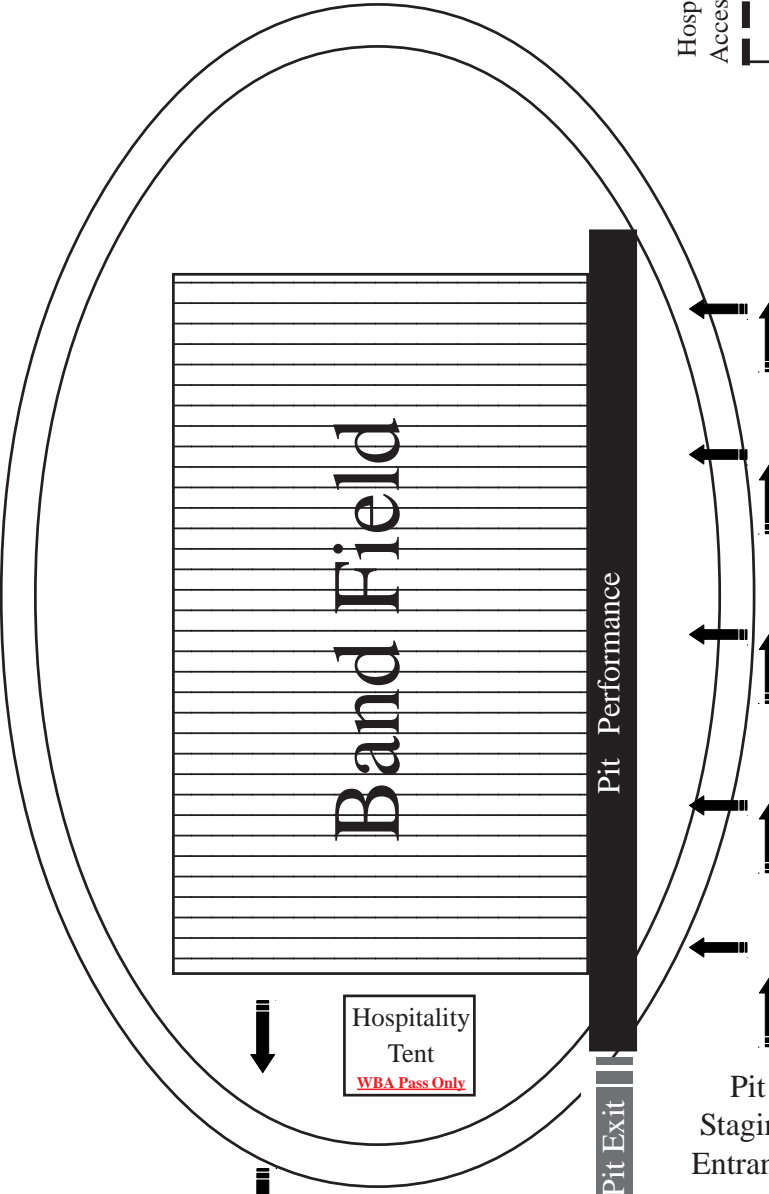

Handicap & Car Parking

Bands
Re-entry
Gate

Vendor Booths
Restrooms
Restrooms
Concessions
Tickets

Spectator Entrance
Concessions
Restrooms
Restrooms
Tickets

Vendor Booths

Participant Re-entry Gate

Spectator Gate

Vendor Booths

Bulldog Blvd.

Fire Lane

Quiet Zone

Fire Lane

Band Exit down Bulldog Blvd

Participant Band Seating

Band Field

Pit Performance

Hospitality
Tent
WBA Pass Only

Spectator Seating

Hospitality
Access Gate

Ayala
Booth

EMT
FIRST AID

Band
Staging
Area

Band
Exit Gate

Pit
Staging
Entrance

Band Staging
Gate

No Spectator
Access

Band
Entrance

map not
to scale

Ayala Stadium Map

North